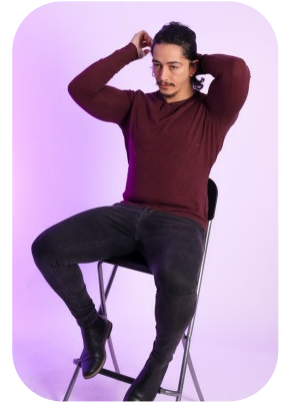

Mahdi Ben Dhafer

Age: 51-60	Height: 6ft0inch	Eye Colour: Brown	Accent: London
Gender: M	Weight: 82kg	Waist: 33	Bust: 43
Location: Britain North	Shoe Size: 8.UK	Hips: 40	
Drives: No	Hair Color: Black		

Talents
FITNESS MODELS, MATURE MODELS, EXTRAS